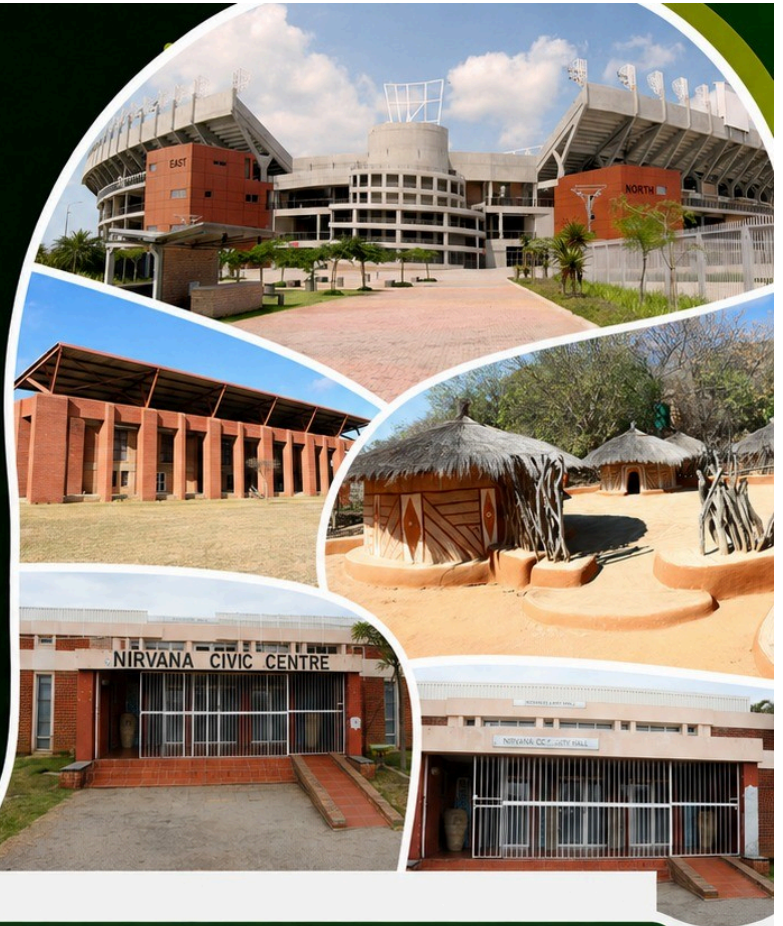

# POLOKWANE MUNICIPALITY FACILITIES

# FOR HIRE

- Aganang Community Hall
- One Stop Centre MPCC Hall
- Moletjie Community Hall
- Jack Botes Hall
- Nirvana Community Hall
- Mankweng Community Hall

- Seema Community Hall
- Jupiter Hall
- New Peter Mokaba Stadium Executive Lounges
- Game Reserve
- Bakone Malapa Open Museum