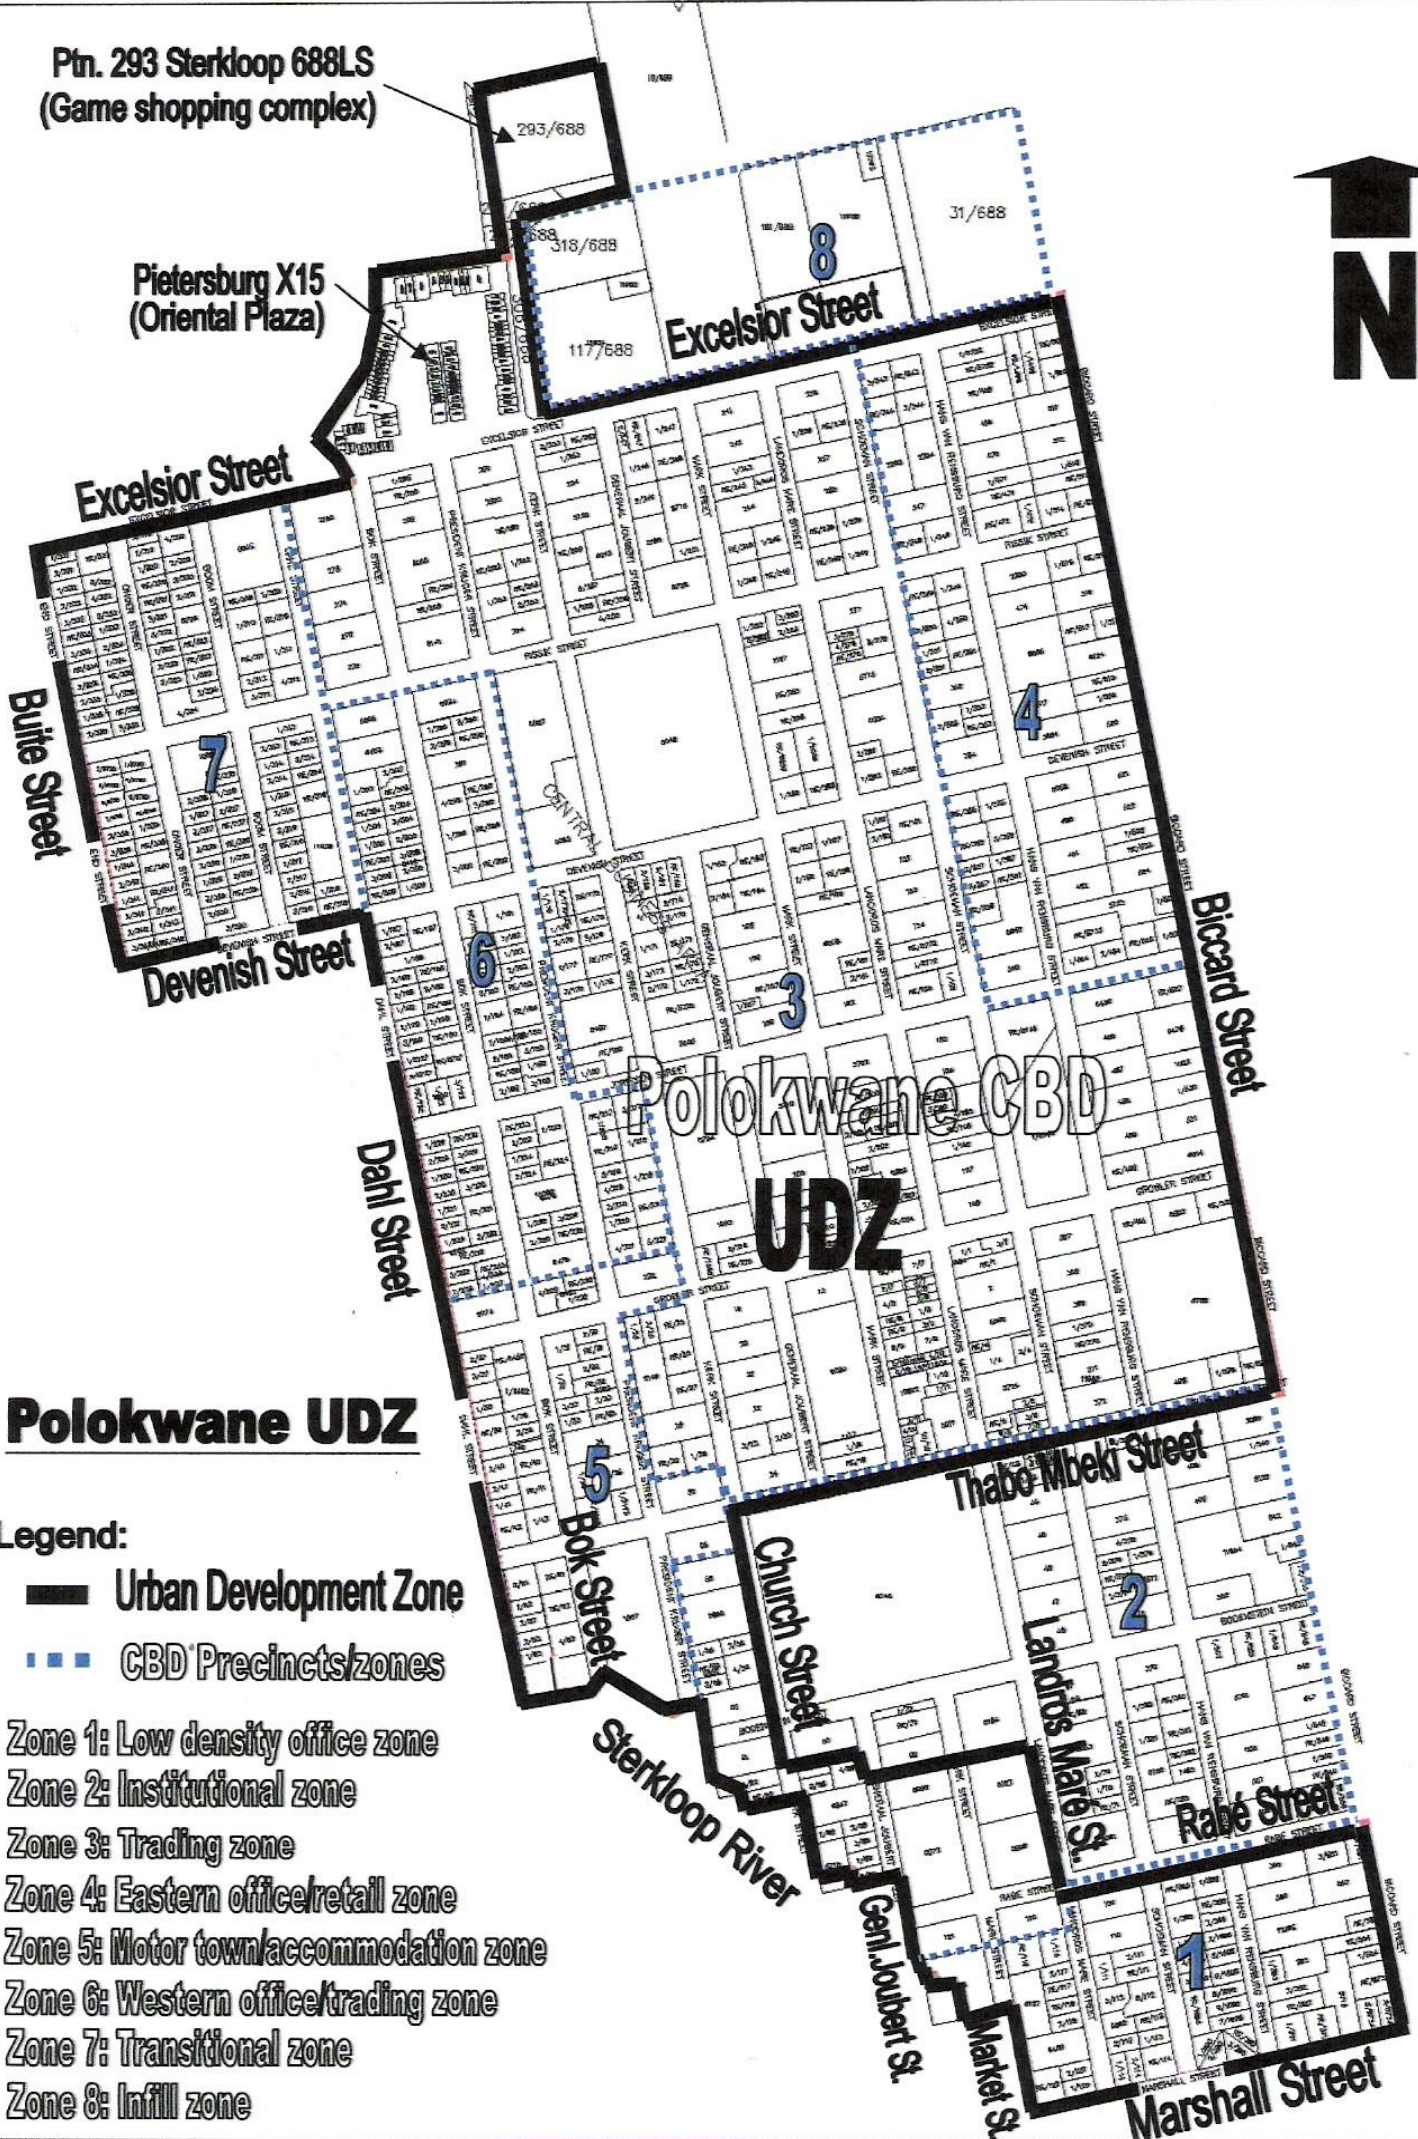

Ptn. 293 Sterkloop 688LS
(Game shopping complex)

Pietersburg X15
(Oriental Plaza)

Polokwane UDZ

Legend:

- Urban Development Zone
- CBD Precincts/zones

- Zone 1: Low density office zone
- Zone 2: Institutional zone
- Zone 3: Trading zone
- Zone 4: Eastern office/retail zone
- Zone 5: Motor town/accommodation zone
- Zone 6: Western office/trading zone
- Zone 7: Transitional zone
- Zone 8: Infill zone